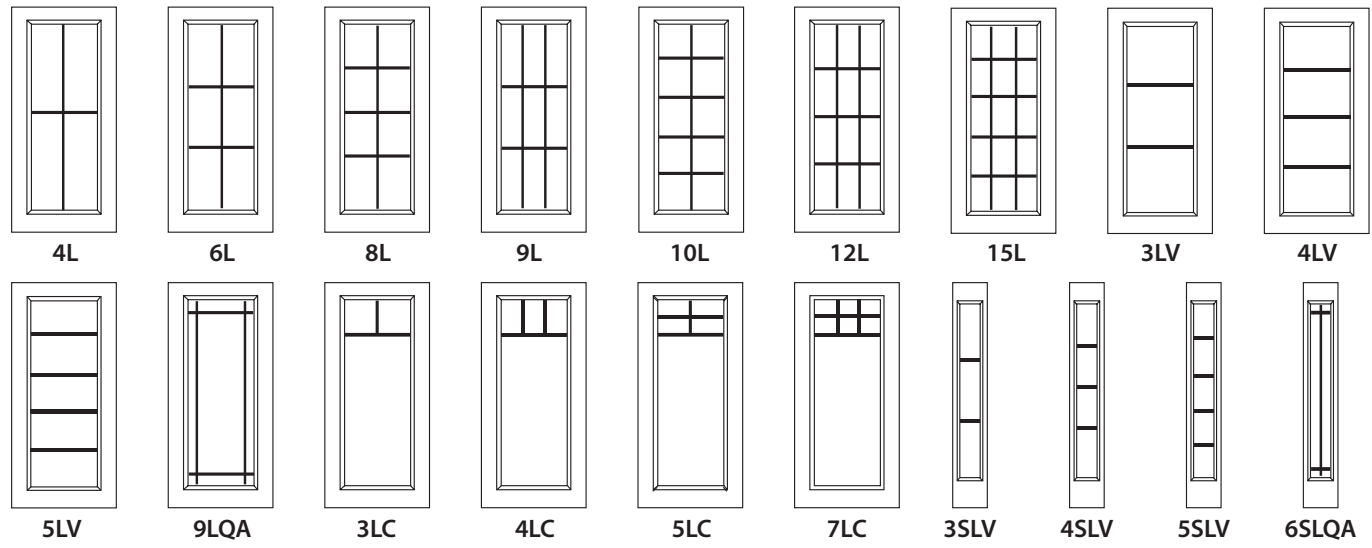

Smooth Fiberglass Flush-Glazed Traditional Door & Sidelite Collection

- Available in 6/8, 7/0 & 8/0 Heights
- Extended Leadtime Required
- No Finishing Available on Traditional SDL Doors

OPTIONS

GLASS OPTIONS