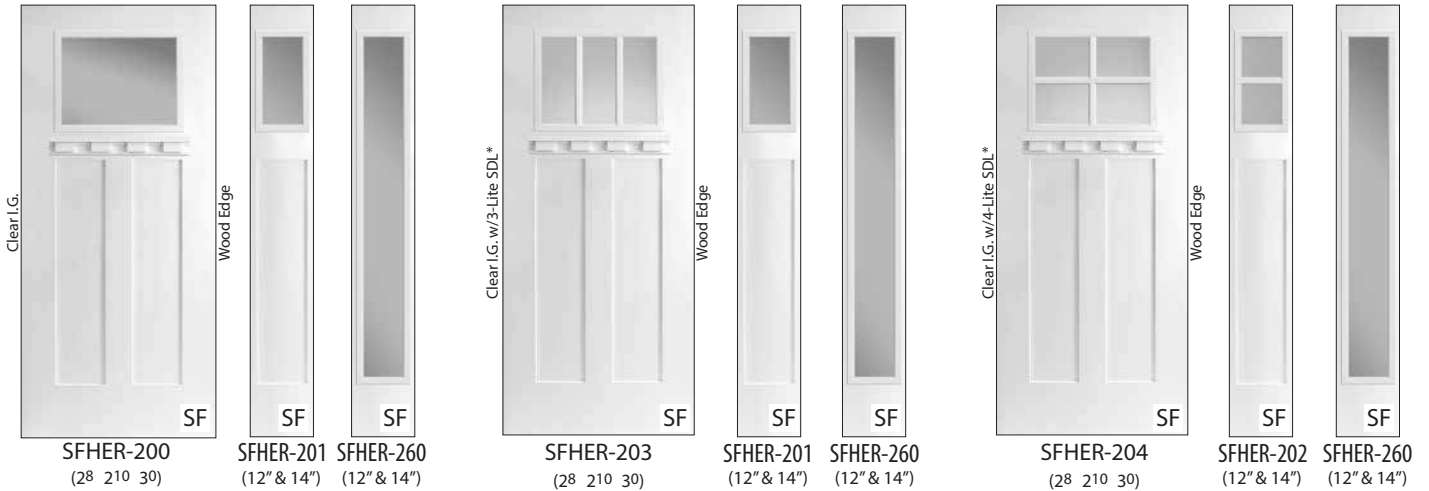

Smooth Fiberglass - *SDI: Simulated Divided Lite - Additional Obscure Glass Options Available, See Page 92. - Doors shown with optional C21P Craftsman Shelf.