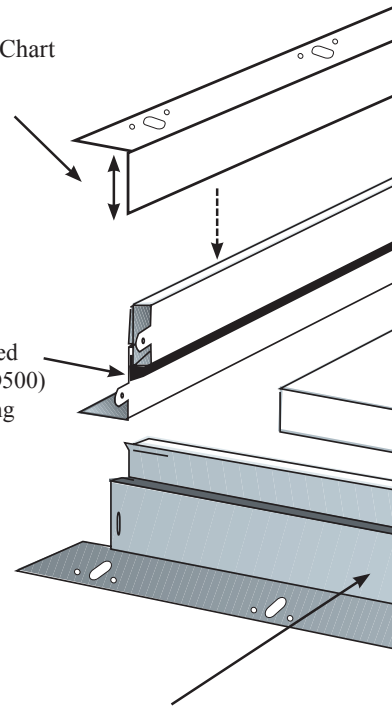

Prime Bright White EG
Galvanized 20-gauge steel to provide superior corrosion resistance and an optimal surface for painting

APPLICATIONS

- Multi-Family
- Assisted Living
- Motel/Hotel
- House to Garage
- Garage to Exterior

FIRE LABELS

90 Minute Fire Rating - up to 3'0" x 6'8".

CLOSURE TEST In a 90-minute application, the door will close and latch from 18" if the following Fast-Frame components are used:

- QEBD500 Foam-Filled Compression Weatherstripping
- Factory Sweep
- Adjustable T-Strike
- Factory Supplied Sills

STRUCTURAL PERFORMANCE AND IMPACT RATING

Design pressure ratings are available for compliance with national, state and local wind load and/or missile requirements. Product approval under the Miami-Dade BCCO NOA or Intertek Testing Services/Warnock Hersey® programs.