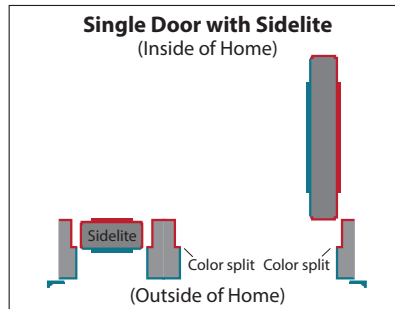

Color is split at center groove of the proud edge.