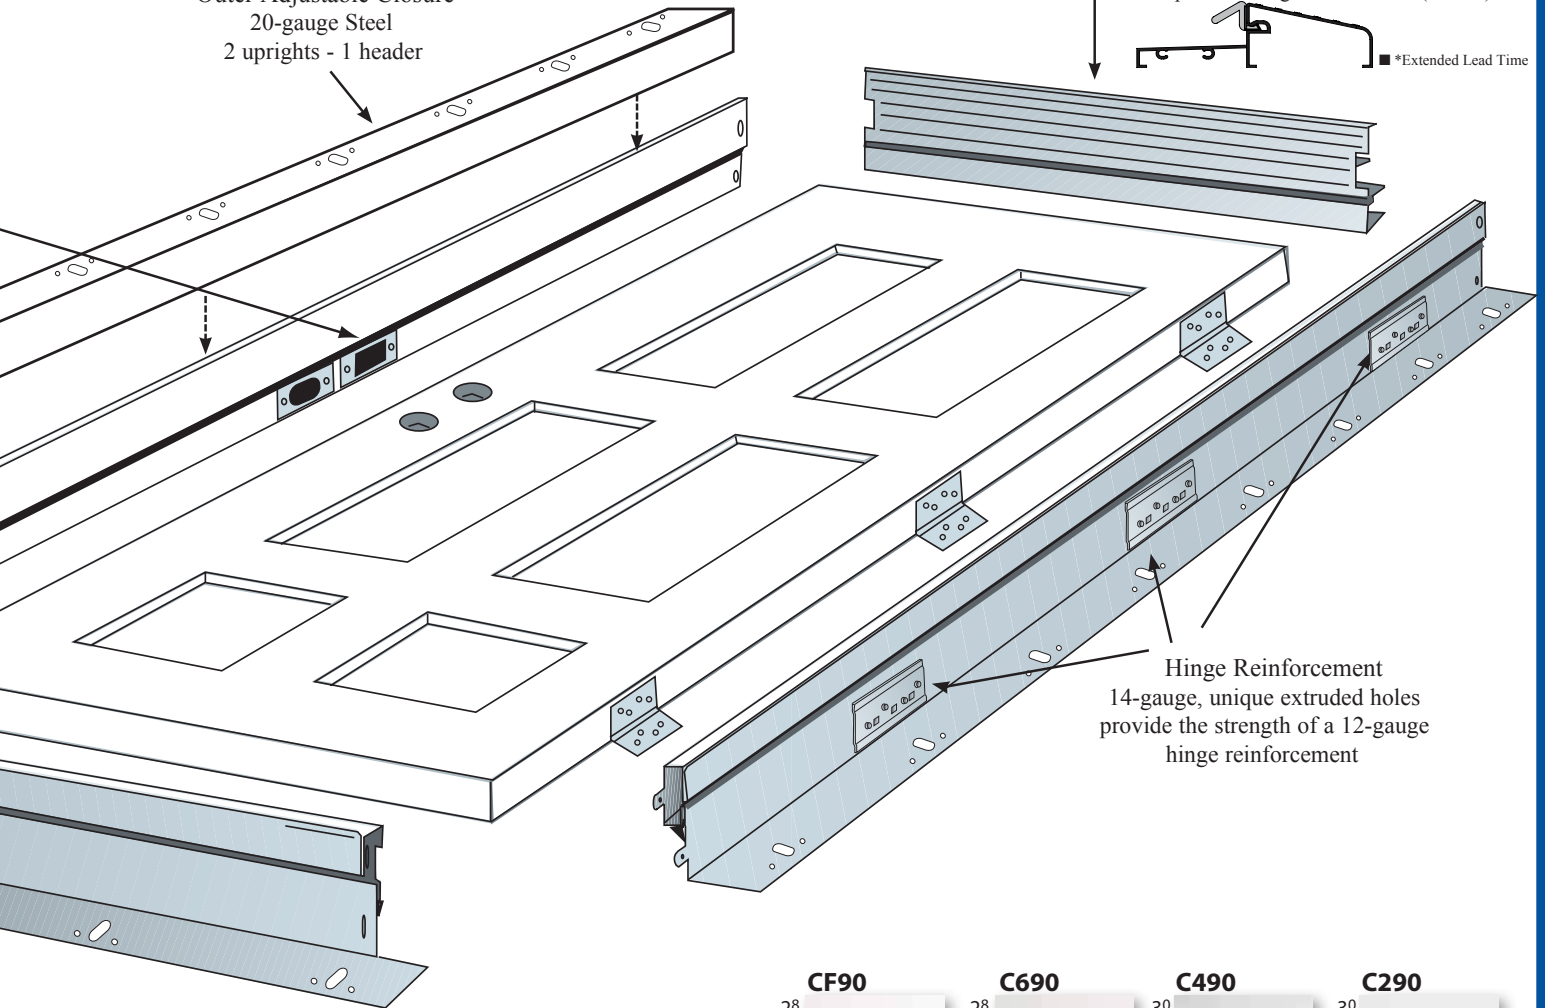

Handicap (ADA)

Double Slope 4-9/16" & 6-9/16" width

Tile Face 4-1/4" and 6-1/4"

■ *Extended Lead Time

Bumper Outswing 4-9/16" width (ONLY)

■ *Extended Lead Time

Outer Adjustable Closure
20-gauge Steel
2 uprights - 1 header