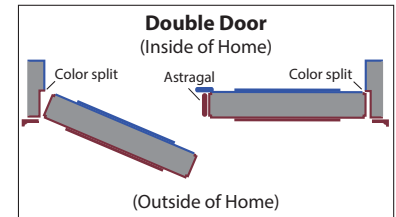

Color samples are reproduced as close as possible, actual color may vary.