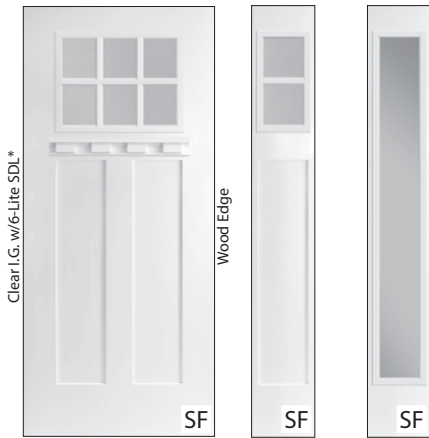

6/8 Smooth Fiberglass Heritage Craftsman

SFHER-206
(28 210 30)

SFHER-202
(12" & 14")

SFHER-260
(12" & 14")