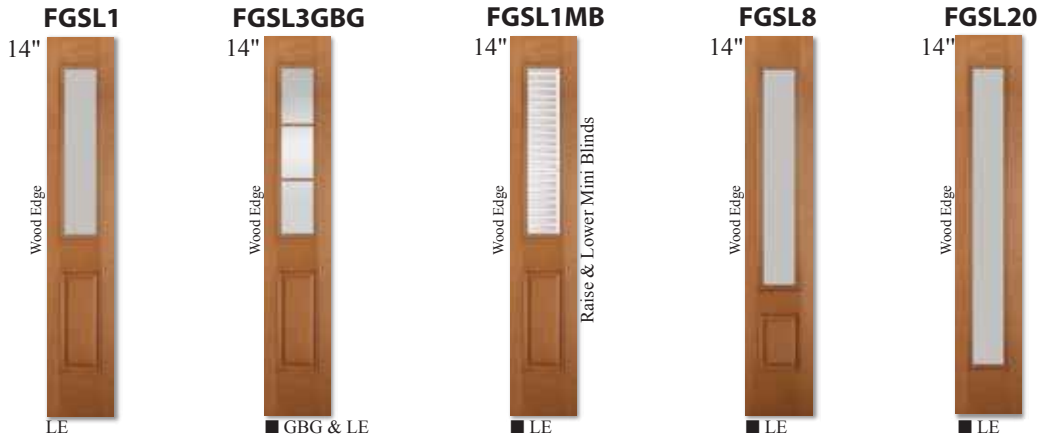

Choose one of 3 factory-applied stain colors specially formulated for our Fir Grain Textured Fiberglass doors & sidelites. (Optional)

Color samples are reproduced as close as possible, actual color may vary.