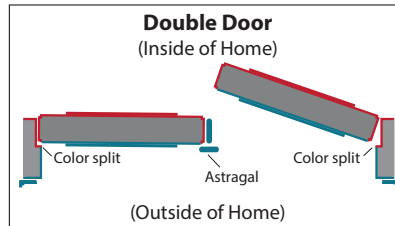

Color is split at center groove of the proud edge.