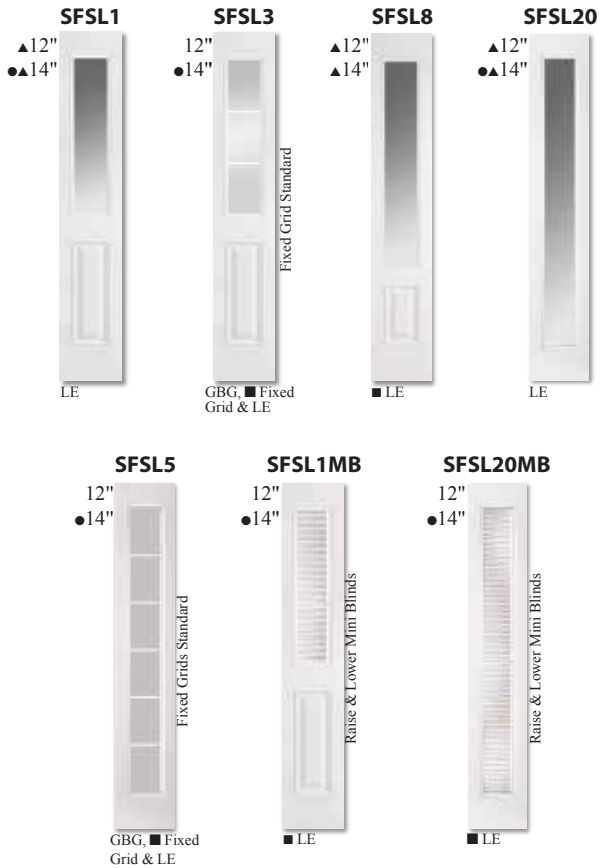

SF81

■ GBG & LE

GBG, GBG & LE /  
■ Fixed Grid & LE

LE

LE 2-8, 2-10, 3-0  
■ LE 2-6

LE

Color samples are reproduced as close as possible, actual color may vary.

Color samples are reproduced as close as possible, actual color may vary.