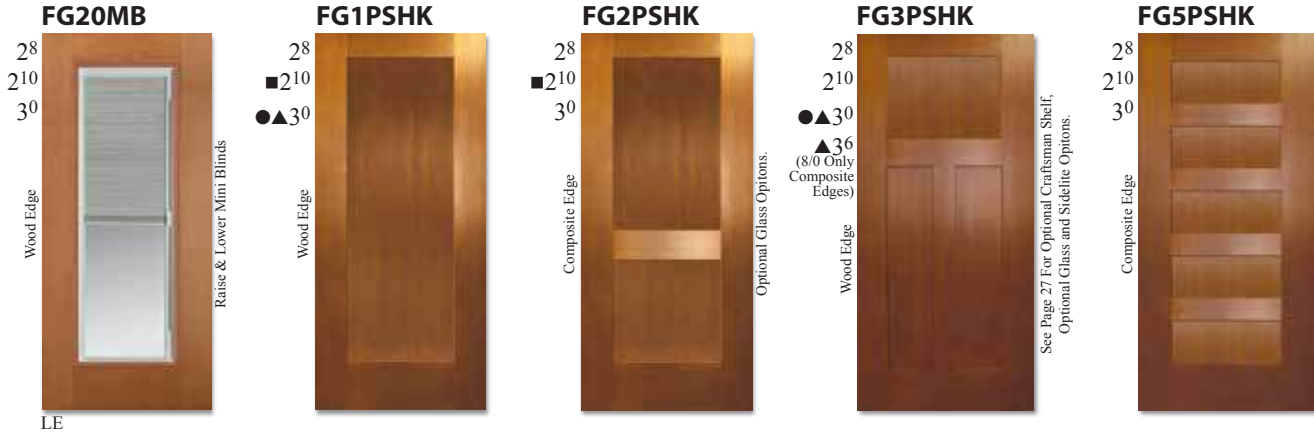

Choose one of 3 factory-applied stain colors specially formulated for our Fir Grain Textured Fiberglass doors & sidelites. (Optional)

Color samples are reproduced as close as possible, actual color may vary.