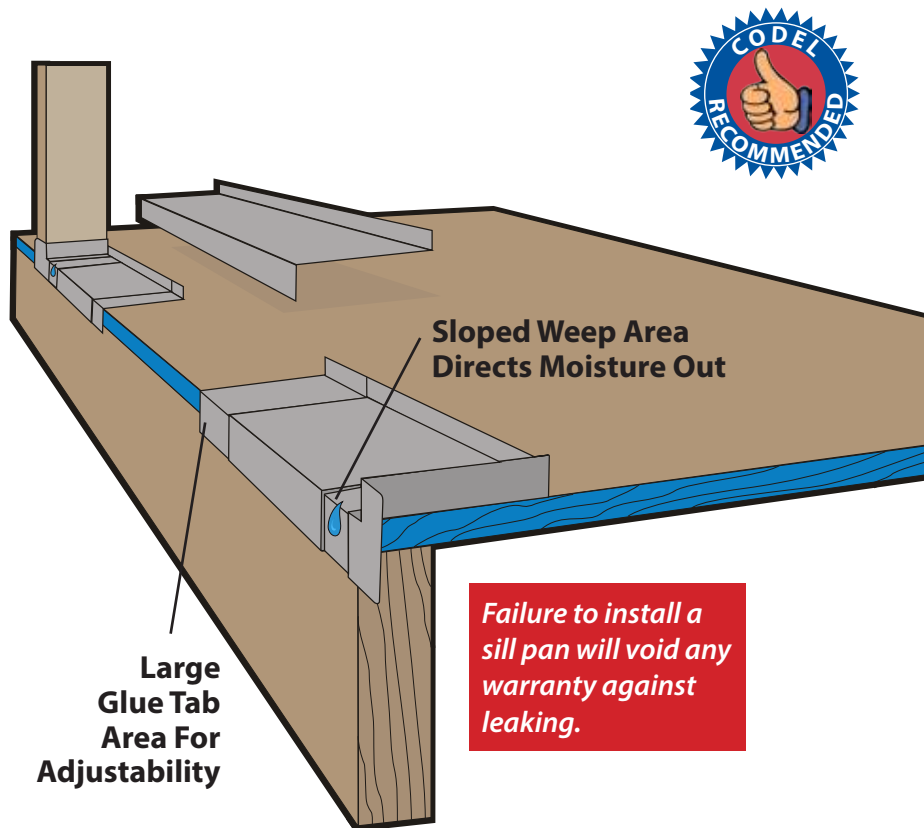

Adjustable Sill Pan

The Adjustable Sill Pan is a durable, PVC plastic unit that helps you protect your sill and entry door from water damage.

- Sloped weep areas located beneath the Jamb-to-sill joint that direct moisture away from areas that could be damaged
- Durable weather-resistant material impervious to rust, corrosion, galvanic corrosion, electrolysis and corrosive coastal areas
- Depths to accommodate most door applications in either 2 x 4 or 2 x 6 construction
- Easy installation with the multiple piece design

**Available in
4-9/16" & 6-9/16"**