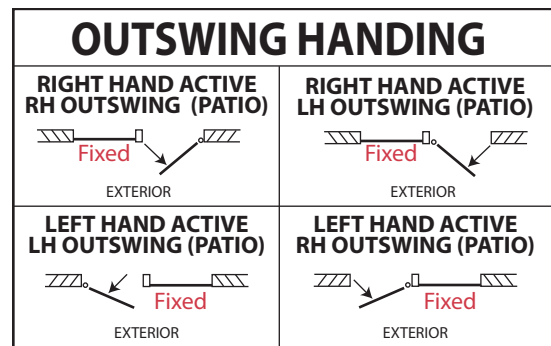

SINGLE-HINGED INSWING FIBERGLASS PATIO DOOR

The Single-Hinged Inswing Patio door provides the look of a double door, with the functionality of a single door. The “one-door-fixed/one-door-operable” configuration comes standard with a sliding screen, and is perfect for areas where interior space is limited. Available in a variety of sizes ranging from standard to retro-fit (EZ-Fit), the Single-Hinged Inswing Patio door is a great choice for new construction and remodel projects, alike.

(Outswing option also available with no sliding screen)

*Screen not available on outswings.