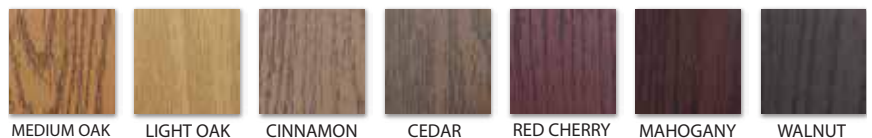

Color samples are reproduced as close as possible, actual color may vary.

Color samples are reproduced as close as possible, actual color may vary.

**TF66CL**

See Page 27 For Optional Craftsman Shelf

**TFSDL203**