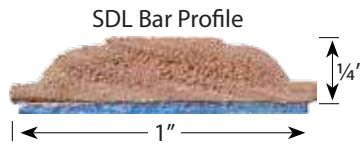

Oak Grain Textured Fiberglass Flush-Glazed Traditional Door & Sidelite Collection

- Available in 6/8, 7/0 & 8/0 Heights
- Extended Leadtime Required
- No Finishing Available on Traditional SDL Doors

OPTIONS

GLASS OPTIONS