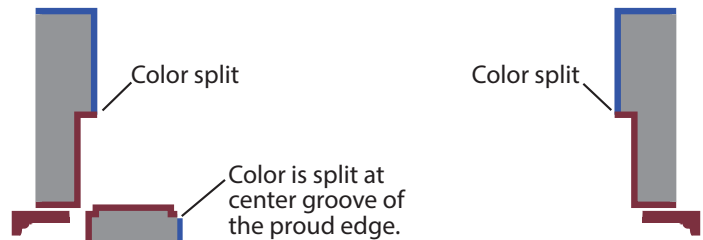

Outswing Unit - Split Finish

(Inside of Home)

(Outside of Home)

Color is split at center groove of the proud edge.