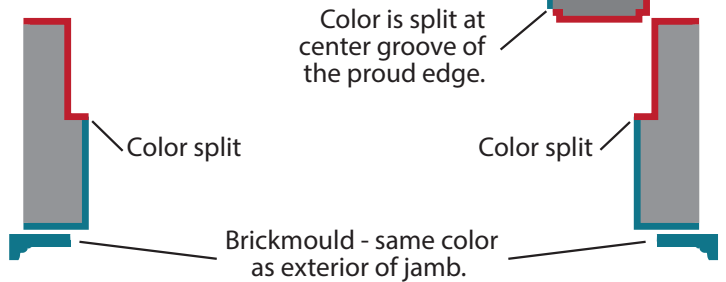

Color samples are reproduced as close as possible, actual color may vary.