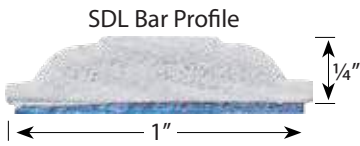

Smooth Fiberglass Flush-Glazed Traditional Door & Sidelite Collection

- Available in 6/8, 7/0 & 8/0 Heights
- Extended Leadtime Required
- No Finishing Available on Traditional SDL Doors

OPTIONS

GLASS OPTIONS