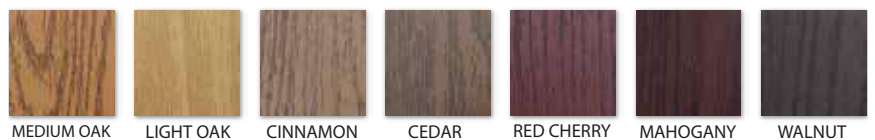

Color samples are reproduced as close as possible, actual color may vary.