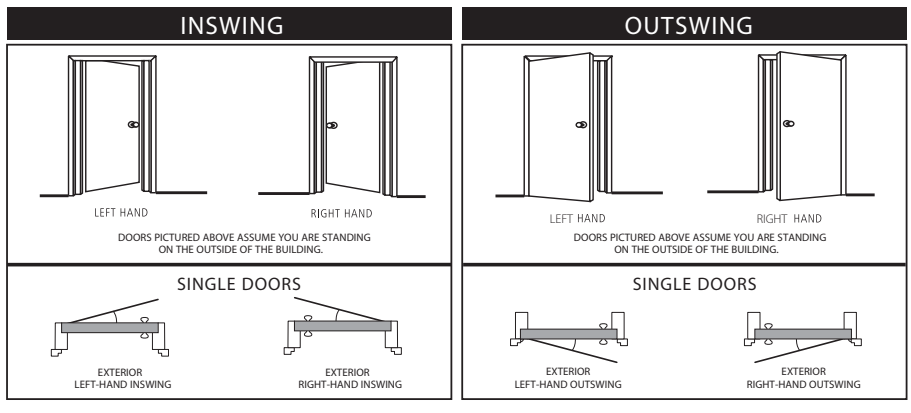

Door Handing