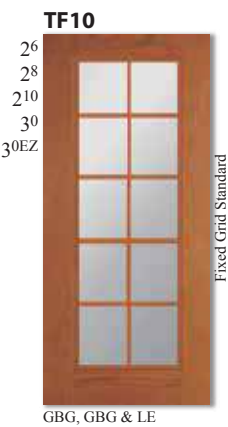

Color samples are reproduced as close as possible, actual color may vary.