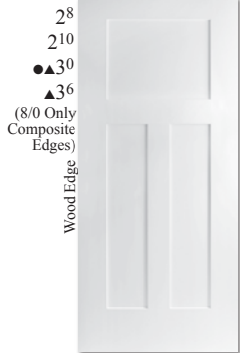

SF3PSHK

(8/0 Only Composite Edges)

Wood Edge